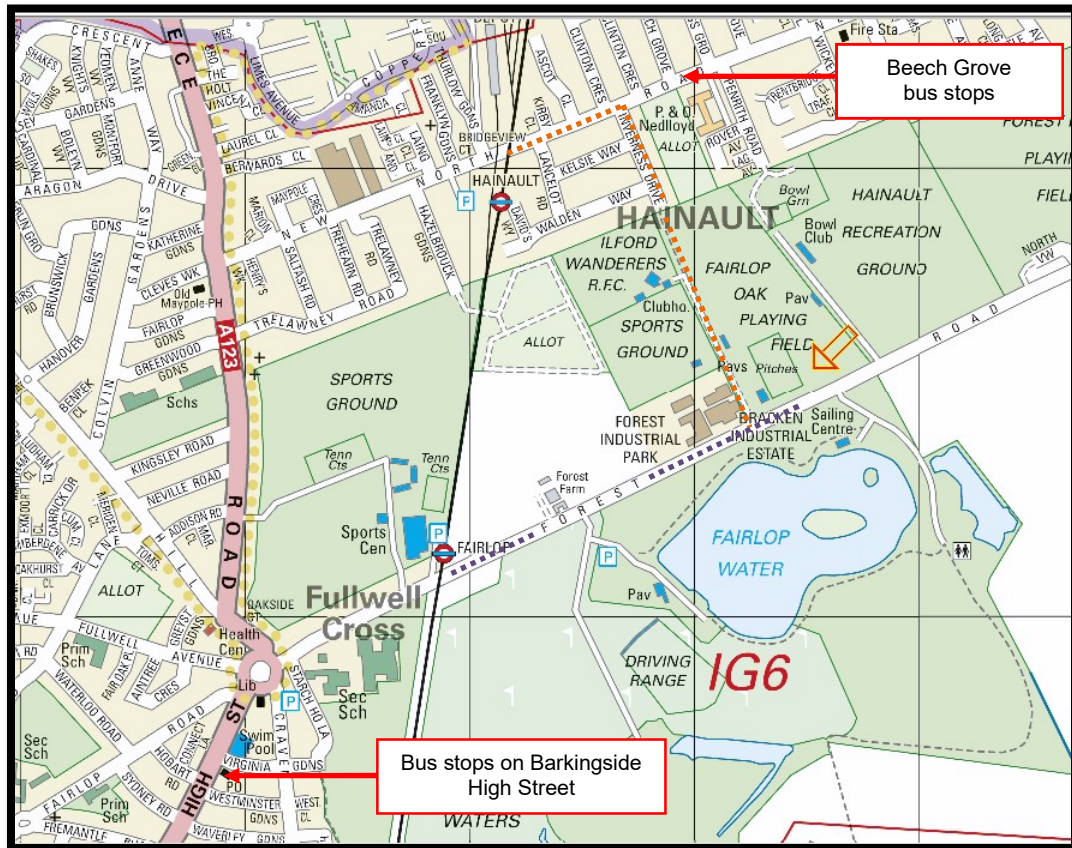

FAIRLOP OAK PLAYING FIELD

Forest Road, Hainault, Ilford, IG6 3HJ

There are two Underground stations within walking distance of the ground: Fairlop and Hainault. Both stations are on the Central Line.

- Fairlop** Turn left out of the station and walk along Forest Road for 15 minutes. Fairlop Oak Playing Field is on the left hand side of the road. Enter the Powerleague reception.
- Hainault** Turn right out of the station, under the bridge and walk along New N Road past a parade of shops. Take the second road on the right, Inverness Drive and walk to the end. Turn right next to the last house and then left onto a footpath. Fairlop Oak Playing Field is the field on your left hand side. Walk to the end of the path and onto the roadway, past the artificial pitches and alongside the pavilion. Turn left at the end of the pavilion and enter the Powerleague reception.

The following bus routes pass nearby the ground. All routes stop at Barkingside High Street:

- 150** Becontree Heath – Goodmayes – Ilford – Gants Hill – Barkingside High Street – Fullwell Cross – Hainault – Manford Way – Chigwell Row
- 167** Ilford - Gants Hill – Barkingside High Street – Fullwell Cross – Chigwell – Buckhurst Hill – Loughton – Debden
- 169** Barking – Ilford (Central Library) – Barkingside High Street – Fullwell Cross – Clayhall
- 247** Romford – Collier Row – Hainault – Fullwell Cross – Barkingside High Street
- 275** Walthamstow – Highams Park – Woodford – Fullwell Cross – Barkingside High Street
- 462** Ilford – Gants Hill – Barkingside High Street – Fullwell Cross – **Fairlop station – Powerleague Pitches** - Manford Way – Hainault

Once you pass Barkingside roundabout get off at the 3rd bus stop called:

‘Fairlop Outdoor Activity Centre’

Stay on the same side of the road

Walk back the way the bus came for 20 metres into Powerleague’s car park